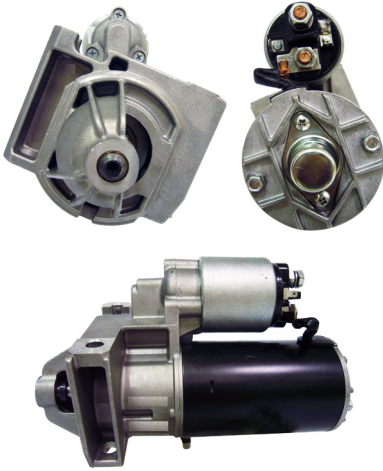

We would like to introduce to you our new units as STR-2008, STR-5039.

■ **Replacement for Bosch Type**

STR-2008: 12V, 1.4KW, 9T. USED ON HOLDEN COMM. VN/VR/VS 3.8L ENGS.

■ **Replacement for Denso Type**

STR-5039: 12V, 2.2KW, 10T. USED ON 2004 TOYOTA DNYA TRUCKS & HIACE VAN, VIGO 2.5L Dsl. & 3.0L Dsl. PICK UP TRUCKS.

You can find the detailed spec, cross reference numbers & applications from our Unipoint News #129. Also, all the data have been updated to our website catalog:www.unipoint.com.tw

**All these products are now ready for production and can be included in your new order.
Thank you for your business and support!**

**Best Regards,
Unipoint Customer Service**

STARTER

STR-2008

Power	1.4KW
Rotation	CW
Teeth	9T
Voltage	12V

CROSS REFERENCE

BOSCH No.'S
F-005-M00-003
HOLDEN No.'S
10455700
10455707
10455712
10457199
92039306
92046275

TO FIT

HOLDEN COMM VN/VR/VS 3.8

BRUSH HOLDER

PART NO.

SH-2003

O.E.M. NO.