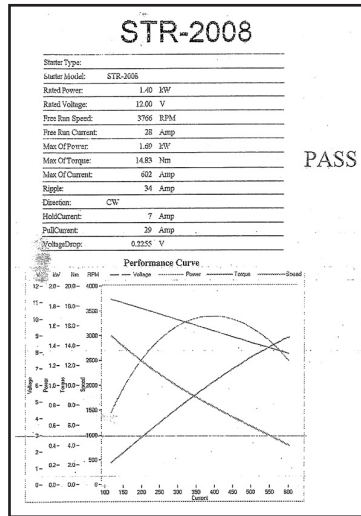

STARTER

STR-2008

Power	1.4KW
Rotation	CW
Teeth	9T
Voltage	12V

CROSS REFERENCE

BOSCH No.'S
F-005-M00-003
HOLDEN No.'S
10455700
10455707
10455712
10457199
92039306
92046275

TO FIT

HOLDEN COMM VN/VR/VS 3.8

BRUSH HOLDER

PART NO.

SH-2003

O.E.M. NO.

BOSCH No.'S
1-004-336-125
1-004-336-130
1-004-336-132
1-004-336-146
1-004-336-162
1-004-336-246
1-004-336-811
1-004-336-816
1-004-336-837
1-004-336-850

BOSCH No.'S
1-004-336-859
1-004-336-902
1-004-336-907
1-004-336-911
1-004-336-913
1-004-336-918
1-004-336-922
1-004-336-934
1-004-336-936
1-004-336-941

BOSCH No.'S
1-004-336-960
1-004-336-965
1-004-336-968
1-004-336-998

Voltage	12V