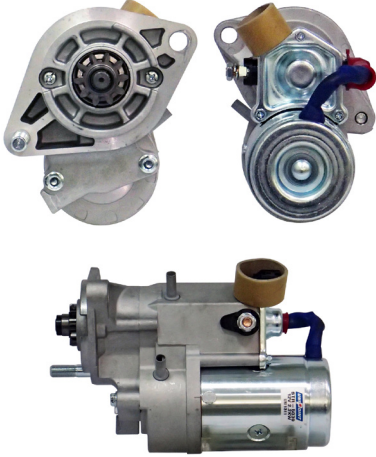

CROSS REFERENCE

BOSCH No.'S
F-005-M00-003
HOLDEN No.'S
10455700
10455707
10455712
10457199
92039306
92046275

TO FIT

HOLDEN COMM VN/VR/VS 3.8

BRUSH HOLDER

PART NO.

SH-2003

O.E.M. NO.

BOSCH No.'S
1-004-336-125
1-004-336-130
1-004-336-132
1-004-336-146
1-004-336-162
1-004-336-246
1-004-336-811
1-004-336-816
1-004-336-837
1-004-336-850

BOSCH No.'S
1-004-336-859
1-004-336-902
1-004-336-907
1-004-336-911
1-004-336-913
1-004-336-918
1-004-336-922
1-004-336-934
1-004-336-936
1-004-336-941

BOSCH No.'S
1-004-336-960
1-004-336-965
1-004-336-968
1-004-336-998

Voltage	12V
---------	-----

STARTER

STR-5039

STR-5039	
Starter Type:	
Starter Model:	STR-5011H
Rated Power:	2.20 kW
Rated Voltage:	12.00 V
Free Run Speed:	9090 RPM
Free Run Current:	50 Amp
Max. Of Power:	2.55 kW
Max. Of Torque:	21.90 Nm
Max. Of Current:	748 Amp
Speed:	14 Amp
Direction:	CW
Hold Current:	12 Amp
Hold Current:	21 Amp
Voltage Drop:	0.535 V

PASS

Power	2.2KW
Rotation	CW
Teeth	10T
Voltage	12V

CROSS REFERENCE

DENSO No.'S
428000-2322
TG428000-2321
TG428000-2322
TOYOTA No.'S
28100-0L030
28100-0L031

TO FIT

TOYOTA	DNYA	2004
TOYOTA	HIACE	2004
TOYOTA	VIGO	2.5L Diesel.
TOYOTA	VIGO	3.0L Diesel.