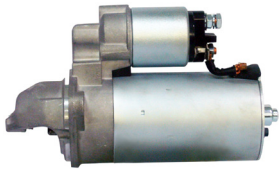

We would like to introduce to you our new units as STR-2238

■ **Replacement for Bosch Type**

**STR-2238:** 12V, 2.0kw, 9T. USED ON PERKINGS GENERATOR VARIOUS MODELS, 103-13/15,  
104-19/22, 404C-22/22G/22T

### STR-2238

Power	2.0KW
Rotation	CW
Teeth	9T
Voltage	12V