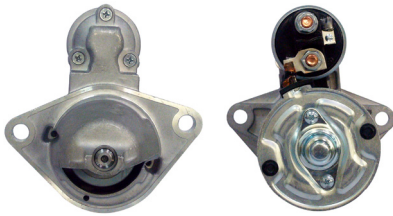

### STR-2238

Power	2.0KW
Rotation	CW
Teeth	9T
Voltage	12V