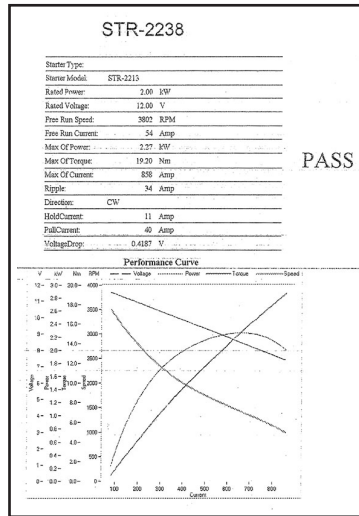

### STR-2238

Power	2.0KW
Rotation	CW
Teeth	9T
Voltage	12V