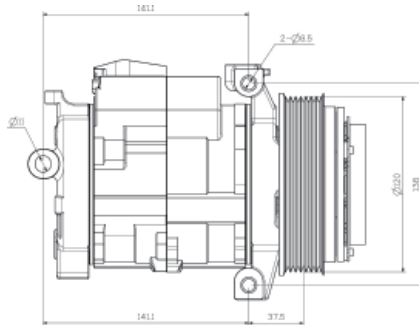

A/C COMPRESSOR **NEW**

CR-1223

Capacity	170
Groove	7 Groove
Product Type	10S17C
Pulley Dia	D120
Refrigerant	R134a
Voltage	12V

CROSS REFERENCE

N/A

TO FIT

08-07 JEEP GRAND CHEROKEE 3.0 CRD