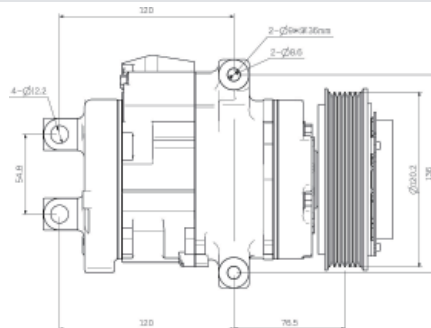

A/C COMPRESSOR **NEW**

CR-1221

Capacity	170
Groove	6 Groove
Product Type	10S17C
Pulley Dia	D120
Refrigerant	R134a
Voltage	12V

CROSS REFERENCE

N/A

TO FIT

05 Chrysler 300 series
05 Dodge Magnum