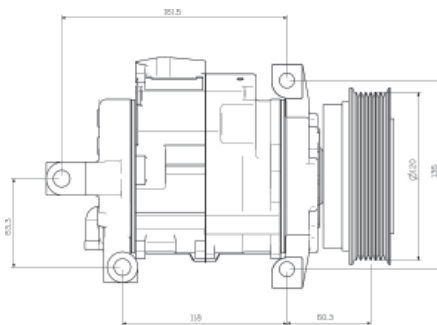

A/C COMPRESSOR **NEW**

CR-1251

Capacity	170
Groove	6 Groove
Product Type	10S17C
Pulley Dia	D120
Refrigerant	R134a
Voltage	12V

CROSS REFERENCE

CHRYSLER
4596-492AC

TO FIT

05-08 5.7L, 6.1L Chrysler 300
05-08 5.7L, 6.1L Chrysler Charger
05-08 5.7L, 6.1L Dodge Magnum
05-08 5.7L, 6.1L Jeep Grand Cherokee