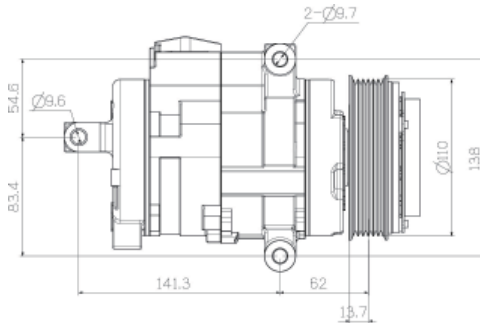

### CR-1211

Capacity	200
Groove	6 Groove
Product Type	10S20C
Pulley Dia	D110
Refrigerant	R134a
Voltage	12V