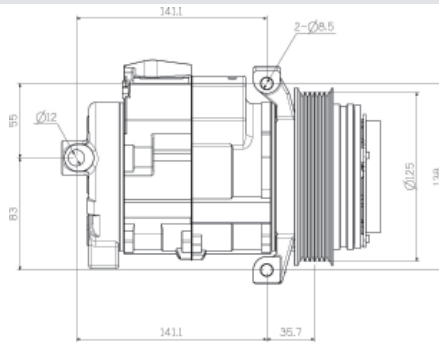

A/C COMPRESSOR **NEW**

CR-1212

Capacity	170
Groove	6 Groove
Product Type	10S17C
Pulley Dia	D125
Refrigerant	R134a
Voltage	12V

CROSS REFERENCE

N/A

TO FIT

08 Chrysler Town & Country 4.0L
08 Dodge Grand Caravan