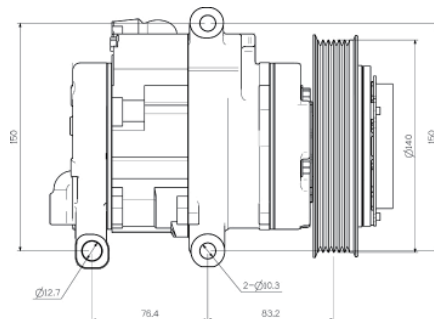

A/C COMPRESSOR **NEW**

CR-1256

Capacity	170
Groove	6 Groove
Product Type	10S17C
Pulley Dia	D140
Refrigerant	R134a
Voltage	12V

CROSS REFERENCE

N/A

TO FIT

09-04 Chevy Colorado
09-04 GMC Canyon
08-06 Hummer H3