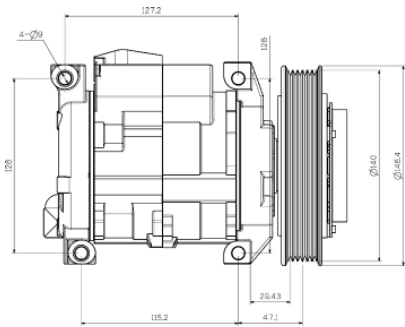

A/C COMPRESSOR **NEW**

CR-1245

Capacity	170
Groove	6 Groove
Product Type	10S17C
Pulley Dia	D140
Refrigerant	R134a
Voltage	12V

CROSS REFERENCE

N/A

TO FIT

07-04 Dodge Caravan/Grand Caravan