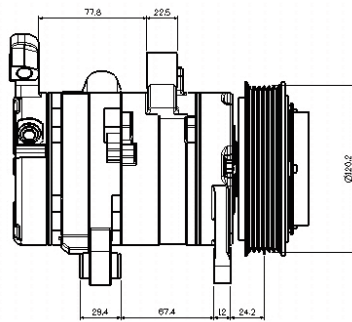

CROSS REFERENCE

N/A

TO FIT

07-04 Dodge Caravan/Grand Caravan

A/C COMPRESSOR **NEW**

CR-1255

Capacity	170
Groove	6 Groove
Product Type	10S17E
Pulley Dia	D120
Refrigerant	R134a
Voltage	12V

CROSS REFERENCE