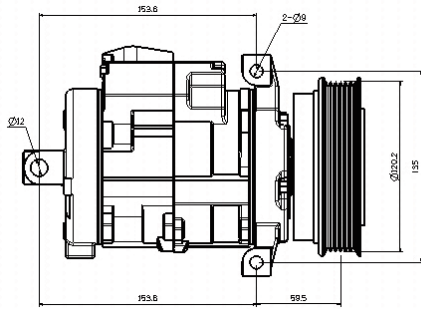

A/C COMPRESSOR **NEW**

CR-1259

Capacity	170
Groove	6 Groove
Product Type	10S17C
Pulley Dia	D120
Refrigerant	R134a
Voltage	12V

CROSS REFERENCE

DENSO No.'S
447220-5563
CHRYSLER No.'S
55111035AA
55111035AB

TO FIT

08-05 Chrysler 300 3.5L
06 Dodge Charger 3.5L
06-05 Dodge Magnum 3.5L