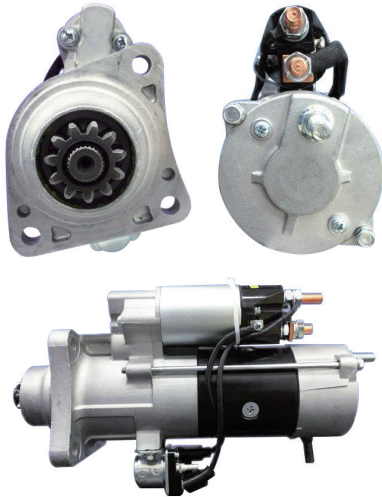

STARTER

STR-7916

STR-7916	
Starter Type:	
Starter Model:	STR-7916
Rated Power:	5.50 KW
Rated Voltage:	24.00 V
Free Run Speed:	4398 RPM
Free Run Current:	77 Amp
Max Of Power:	6.39 KW
Max Of Torque:	55.43 Nm
Max Of Current:	690 Amp
Stipple:	22 Amp
Direction:	CW
Hold Current:	17 Amp
Pull Current:	161 Amp
Voltage Drop:	0.1925 V

PASS

Performance Curve

Power	5.5KW
Rotation	CW
Teeth	11T
Voltage	24V

CROSS REFERENCE

MITSUBISHI No.'S
M009T61473
M009T61474
M9T61473
M9T61474
VOLVO No.'S
20563533
20732977
21025968

TO FIT

RENAULT	V.I.
VOLVO	FM9
VOLVO	LM9

ARMATURE

PART NO. AM-7900

Cum. OD	38.7mm
No. of Splines	13T
Note	WITH BEARING
OD	60.2mm
Overall Length	176.7mm
Voltage	24V

SOLENOID

PART NO. SNLS-7539

No. of Terminal	3 Terminal
Voltage	24V