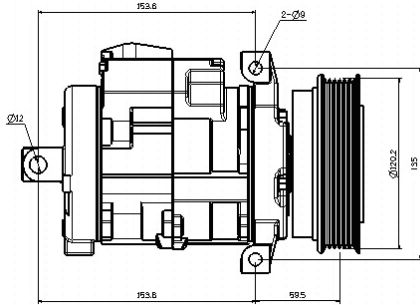

A/C COMPRESSOR **NEW**

CR-1259

Capacity	170
Groove	6 Groove
Product Type	10S17C
Pulley Dia	D120
Refrigerant	R134a
Voltage	12V

CROSS REFERENCE

N/A

TO FIT

N/A