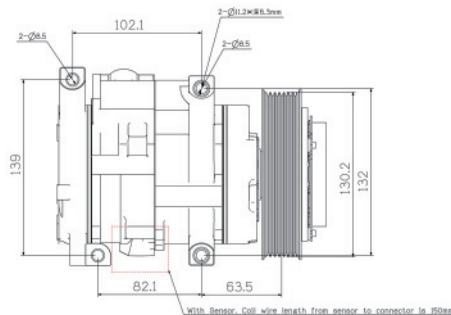

A/C COMPRESSOR **NEW**

CR-1254

Capacity	170
Groove	7 Groove
Product Type	10S17C
Pulley Dia	D130
Refrigerant	R134a
Voltage	12V

CROSS REFERENCE

DENSO No.'S
447280-1220
446200-2580

TO FIT

03-06 TOYOTA CAMRY