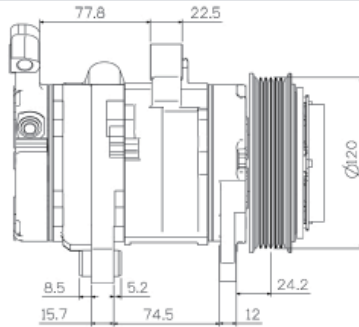

### CR-1209

Capacity	200
Groove	6 Groove
Product Type	10S20E
Pulley Dia	D120
Refrigerant	R134a
Voltage	12V